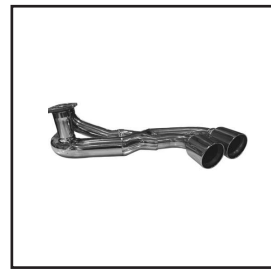

## KEY TO SYMBOLS

P = Hand-Polished  
 +B = End Tip Lip Option

Muffler Chamber Spider

FERRARI F430

TUBI STYLE • SPORT SYSTEMS FERRARI F430

System Description	Options	Part No.	Kg	Lbs	Material	Tips	Finishing	Coupe	Spider	Pic
Muffler Spider	+ Propella Tips	TSFE430S05.321.A	16	35.3	Stainless Steel	4 x Ø 89 mm	P		●	A
	+ Propella Tips + Valve	TSFE430S05.320.A	18	39.7	Stainless Steel	4 x Ø 89 mm	P		●	B
	+ Propella Race Tips	TSFE430S05.321.AB	16	35.3	Stainless Steel	4 x Ø 89 mm + B	P		●	C
	+ Propella Race Tips + Valve	TSFE430S05.320.AB	18	39.7	Stainless Steel	4 x Ø 89 mm + B	P		●	D
	+ Classic Tips	TSFE430S05.323.A	16	35.3	Stainless Steel	4 x Ø 80 mm	P		●	E
	+ Classic Tips + Valve	TSFE430S05.322.A	18	39.7	Stainless Steel	4 x Ø 80 mm	P		●	F