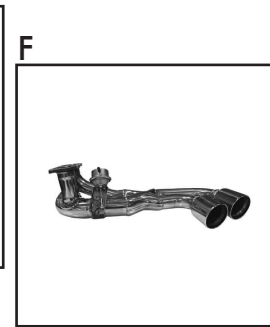

## KEY TO SYMBOLS

P = Hand-Polished  
+B = End Tip Lip Option

Muffler Chamber Coupé

FERRARI F430

TUBI STYLE • SPORT SYSTEMS FERRARI F430

System Description	Options	Part No.	Kg	Lbs	Material	Tips	Finishing	Coupé	Spider	Pic
Muffler Coupé	+ Propella Tips	TSFE430C05.321.A	16	35.3	Stainless Steel	4 x Ø 89 mm	P	●		A
	+ Propella Tips + Valve	TSFE430C05.320.A	18	39.7	Stainless Steel	4 x Ø 89 mm	P	●		B
	+ Propella Race Tips	TSFE430C05.321.AB	16	35.3	Stainless Steel	4 x Ø 89 mm + B	P	●		C
	+ Propella Race Tips + Valve	TSFE430C05.320.AB	18	39.7	Stainless Steel	4 x Ø 89 mm + B	P	●		D
	+ Classic Tips	TSFE430C05.323.A	16	35.3	Stainless Steel	4 x Ø 80 mm	P	●		E
	+ Classic Tips + Valve	TSFE430C05.322.A	18	39.7	Stainless Steel	4 x Ø 80 mm	P	●		F

## KEY TO SYMBOLS

P = Hand-Polished  
 +B = End Tip Lip Option

Muffler Chamber Spider

FERRARI F430

TUBI STYLE • SPORT SYSTEMS FERRARI F430

System Description	Options	Part No.	Kg	Lbs	Material	Tips	Finishing	Coupe	Spider	Pic
Muffler Spider	+ Propella Tips	TSFE430S05.321.A	16	35.3	Stainless Steel	4 x Ø 89 mm	P		●	A
	+ Propella Tips + Valve	TSFE430S05.320.A	18	39.7	Stainless Steel	4 x Ø 89 mm	P		●	B
	+ Propella Race Tips	TSFE430S05.321.AB	16	35.3	Stainless Steel	4 x Ø 89 mm + B	P		●	C
	+ Propella Race Tips + Valve	TSFE430S05.320.AB	18	39.7	Stainless Steel	4 x Ø 89 mm + B	P		●	D
	+ Classic Tips	TSFE430S05.323.A	16	35.3	Stainless Steel	4 x Ø 80 mm	P		●	E
	+ Classic Tips + Valve	TSFE430S05.322.A	18	39.7	Stainless Steel	4 x Ø 80 mm	P		●	F