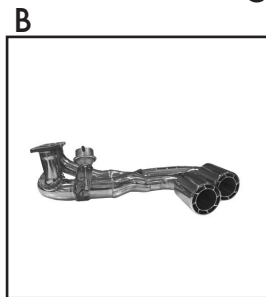

## KEY TO SYMBOLS

P = Hand-Polished  
+B = End Tip Lip Option

Muffler Chamber Coupé

FERRARI F430

TUBI STYLE • SPORT SYSTEMS FERRARI F430

System Description	Options	Part No.	Kg	Lbs	Material	Tips	Finishing	Coupé	Spider	Pic
Muffler Coupé	+ Propella Tips	TSFE430C05.321.A	16	35.3	Stainless Steel	4 x Ø 89 mm	P	●		A
	+ Propella Tips + Valve	TSFE430C05.320.A	18	39.7	Stainless Steel	4 x Ø 89 mm	P	●		B
	+ Propella Race Tips	TSFE430C05.321.AB	16	35.3	Stainless Steel	4 x Ø 89 mm + B	P	●		C
	+ Propella Race Tips + Valve	TSFE430C05.320.AB	18	39.7	Stainless Steel	4 x Ø 89 mm + B	P	●		D
	+ Classic Tips	TSFE430C05.323.A	16	35.3	Stainless Steel	4 x Ø 80 mm	P	●		E
	+ Classic Tips + Valve	TSFE430C05.322.A	18	39.7	Stainless Steel	4 x Ø 80 mm	P	●		F

## KEY TO SYMBOLS

P = Hand-Polished  
 +B = End Tip Lip Option

Muffler Chamber Spider

FERRARI F430

TUBI STYLE • SPORT SYSTEMS FERRARI F430

System Description	Options	Part No.	Kg	Lbs	Material	Tips	Finishing	Coupe	Spider	Pic
Muffler Spider	+ Propella Tips	TSFE430S05.321.A	16	35.3	Stainless Steel	4 x Ø 89 mm	P		●	A
	+ Propella Tips + Valve	TSFE430S05.320.A	18	39.7	Stainless Steel	4 x Ø 89 mm	P		●	B
	+ Propella Race Tips	TSFE430S05.321.AB	16	35.3	Stainless Steel	4 x Ø 89 mm + B	P		●	C
	+ Propella Race Tips + Valve	TSFE430S05.320.AB	18	39.7	Stainless Steel	4 x Ø 89 mm + B	P		●	D
	+ Classic Tips	TSFE430S05.323.A	16	35.3	Stainless Steel	4 x Ø 80 mm	P		●	E
	+ Classic Tips + Valve	TSFE430S05.322.A	18	39.7	Stainless Steel	4 x Ø 80 mm	P		●	F