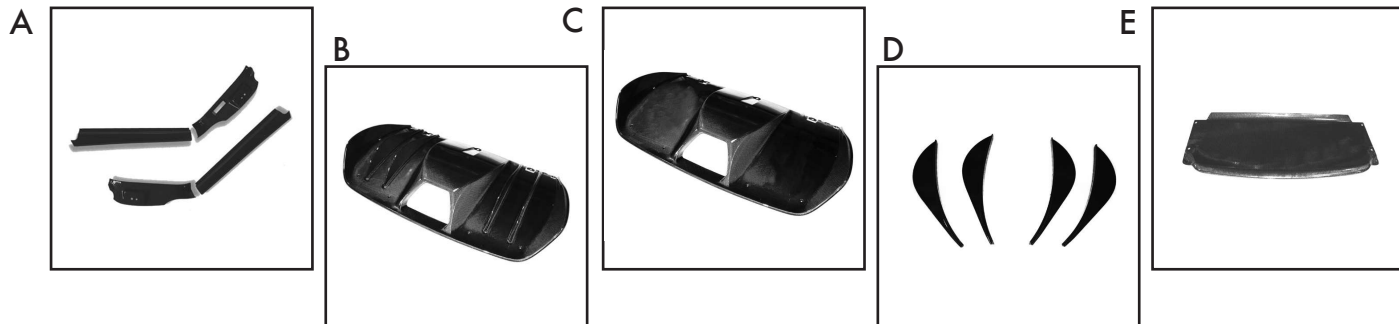

TUBI STYLE/ F430/ Carbon Fiber Accessories

FERRARI F430

TUBI STYLE • CARBON FIBER FERRARI F430

Description	Part No.	Pieces			Pic
			Coupe	Spider	
DOOR PANEL KIT: Door Sills Door Jamb	01239911580	4 2 2	●	●	A
Complete Rear Diffuser*	TSFE430C05.604.C	6	●	●	B
Rear Diffuser	TSFE430C05.600.C	1	●	●	C
Fins Set - also mounting on OEM diffuser	TSFE430C05.794.C	5	●	●	D
Front Spoiler	TSFE430C05.610.C	1	●	●	E

* Complete Rear Diffuser (TSFE430C05.604.C) includes Rear Diffuser (TSFE430C05.600.C) + Fins Set (TSFE430C05.794.C)