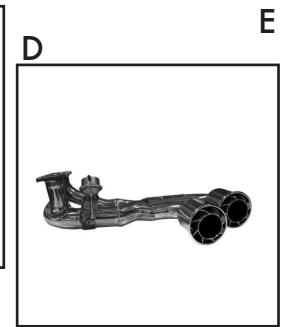

## KEY TO SYMBOLS

P = Hand-Polished  
+B = End Tip Lip Option

Muffler Chamber Coupé

FERRARI F430

TUBI STYLE • SPORT SYSTEMS FERRARI F430

System Description	Options	Part No.	Kg	Lbs	Material	Tips	Finishing	Coupé	Spider	Pic
Muffler Coupé	+ Propella Tips	TSFE430C05.321.A	16	35.3	Stainless Steel	4 x Ø 89 mm	P	●		A
	+ Propella Tips + Valve	TSFE430C05.320.A	18	39.7	Stainless Steel	4 x Ø 89 mm	P	●		B
	+ Propella Race Tips	TSFE430C05.321.AB	16	35.3	Stainless Steel	4 x Ø 89 mm + B	P	●		C
	+ Propella Race Tips + Valve	TSFE430C05.320.AB	18	39.7	Stainless Steel	4 x Ø 89 mm + B	P	●		D
	+ Classic Tips	TSFE430C05.323.A	16	35.3	Stainless Steel	4 x Ø 80 mm	P	●		E
	+ Classic Tips + Valve	TSFE430C05.322.A	18	39.7	Stainless Steel	4 x Ø 80 mm	P	●		F

## KEY TO SYMBOLS

P = Hand-Polished  
 +B = End Tip Lip Option

Muffler Chamber Spider

FERRARI F430

TUBI STYLE • SPORT SYSTEMS FERRARI F430

System Description	Options	Part No.	Kg	Lbs	Material	Tips	Finishing	Coupe	Spider	Pic
Muffler Spider	+ Propella Tips	TSFE430S05.321.A	16	35.3	Stainless Steel	4 x Ø 89 mm	P		●	A
	+ Propella Tips + Valve	TSFE430S05.320.A	18	39.7	Stainless Steel	4 x Ø 89 mm	P		●	B
	+ Propella Race Tips	TSFE430S05.321.AB	16	35.3	Stainless Steel	4 x Ø 89 mm + B	P		●	C
	+ Propella Race Tips + Valve	TSFE430S05.320.AB	18	39.7	Stainless Steel	4 x Ø 89 mm + B	P		●	D
	+ Classic Tips	TSFE430S05.323.A	16	35.3	Stainless Steel	4 x Ø 80 mm	P		●	E
	+ Classic Tips + Valve	TSFE430S05.322.A	18	39.7	Stainless Steel	4 x Ø 80 mm	P		●	F