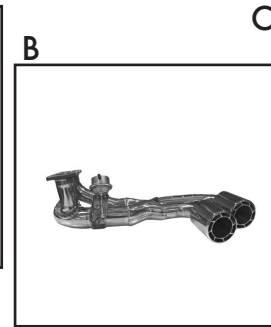

## KEY TO SYMBOLS

P = Hand-Polished  
+B = End Tip Lip Option

Muffler Chamber Coupé

FERRARI F430

TUBI STYLE • SPORT SYSTEMS FERRARI F430

System Description	Options	Part No.	Kg	Lbs	Material	Tips	Finishing	Coupé	Spider	Pic
Muffler Coupé	+ Propella Tips	TSFE430C05.321.A	16	35.3	Stainless Steel	4 x Ø 89 mm	P	●		A
	+ Propella Tips + Valve	TSFE430C05.320.A	18	39.7	Stainless Steel	4 x Ø 89 mm	P	●		B
	+ Propella Race Tips	TSFE430C05.321.AB	16	35.3	Stainless Steel	4 x Ø 89 mm + B	P	●		C
	+ Propella Race Tips + Valve	TSFE430C05.320.AB	18	39.7	Stainless Steel	4 x Ø 89 mm + B	P	●		D
	+ Classic Tips	TSFE430C05.323.A	16	35.3	Stainless Steel	4 x Ø 80 mm	P	●		E
	+ Classic Tips + Valve	TSFE430C05.322.A	18	39.7	Stainless Steel	4 x Ø 80 mm	P	●		F

## KEY TO SYMBOLS

P = Hand-Polished  
 +B = End Tip Lip Option

Muffler Chamber Spider

FERRARI F430

TUBI STYLE • SPORT SYSTEMS FERRARI F430

System Description	Options	Part No.	Kg	Lbs	Material	Tips	Finishing	Coupe	Spider	Pic
Muffler Spider	+ Propella Tips	TSFE430S05.321.A	16	35.3	Stainless Steel	4 x Ø 89 mm	P		●	A
	+ Propella Tips + Valve	TSFE430S05.320.A	18	39.7	Stainless Steel	4 x Ø 89 mm	P		●	B
	+ Propella Race Tips	TSFE430S05.321.AB	16	35.3	Stainless Steel	4 x Ø 89 mm + B	P		●	C
	+ Propella Race Tips + Valve	TSFE430S05.320.AB	18	39.7	Stainless Steel	4 x Ø 89 mm + B	P		●	D
	+ Classic Tips	TSFE430S05.323.A	16	35.3	Stainless Steel	4 x Ø 80 mm	P		●	E
	+ Classic Tips + Valve	TSFE430S05.322.A	18	39.7	Stainless Steel	4 x Ø 80 mm	P		●	F