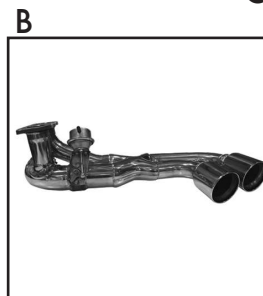

## KEY TO SYMBOLS

P = Hand-Polished  
 +B = End Tip Lip Option

Sport Extensions

FERRARI F430

System Description	Options	Part No.	Kg	Lbs	Material	Tips	Finishing	Coupe	Spider	Pic
Classic Tip Set		TSFE430C05.783.A	9,6	21.2	Stainless Steel	4 x Ø 80 mm	P	●	●	A
	+ Valve	TSFE430C05.773.A	7,6	16.8	Stainless Steel	4 x Ø 80 mm	P	●	●	B
Sport Extension Set		TSFE430C05.013.A	3	6.6	Stainless Steel	-	P	●	●	C