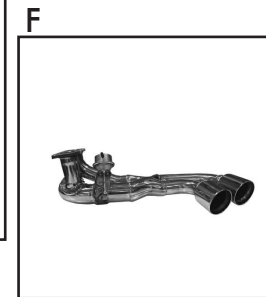

## KEY TO SYMBOLS

P = Hand-Polished  
+B = End Tip Lip Option

Muffler Chamber Coupé

FERRARI F430

TUBI STYLE • SPORT SYSTEMS FERRARI F430

System Description	Options	Part No.	Kg	Lbs	Material	Tips	Finishing	Coupé	Spider	Pic
Muffler Coupé	+ Propella Tips	TSFE430C05.321.A	16	35.3	Stainless Steel	4 x Ø 89 mm	P	●		A
	+ Propella Tips + Valve	TSFE430C05.320.A	18	39.7	Stainless Steel	4 x Ø 89 mm	P	●		B
	+ Propella Race Tips	TSFE430C05.321.AB	16	35.3	Stainless Steel	4 x Ø 89 mm + B	P	●		C
	+ Propella Race Tips + Valve	TSFE430C05.320.AB	18	39.7	Stainless Steel	4 x Ø 89 mm + B	P	●		D
	+ Classic Tips	TSFE430C05.323.A	16	35.3	Stainless Steel	4 x Ø 80 mm	P	●		E
	+ Classic Tips + Valve	TSFE430C05.322.A	18	39.7	Stainless Steel	4 x Ø 80 mm	P	●		F