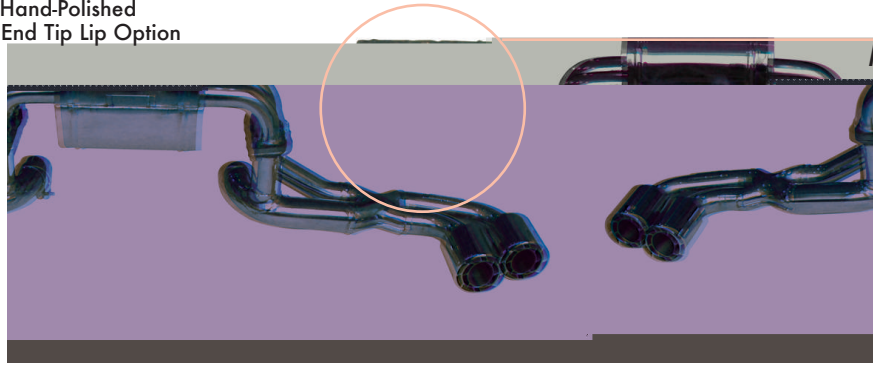

TUBI STYLE/ F430/ Sport Systems

KEY TO SYMBOLS

P = Hand-Polished
+B = End Tip Lip Option