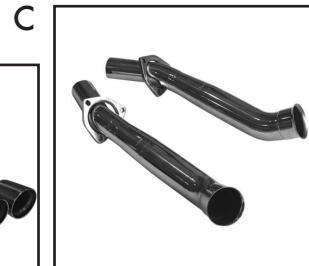

## KEY TO SYMBOLS

P = Hand-Polished  
 +B = End Tip Lip Option

Sport Extensions

FERRARI F430

System Description	Options	Part No.	Kg	Lbs	Material	Tips	Finishing	Coupe	Spider	Pic
Classic Tip Set		TSFE430C05.783.A	9,6	21.2	Stainless Steel	4 x Ø 80 mm	P	●	●	A
	+ Valve	TSFE430C05.773.A	7,6	16.8	Stainless Steel	4 x Ø 80 mm	P	●	●	B
Sport Extension Set		TSFE430C05.013.A	3	6.6	Stainless Steel	-	P	●	●	C