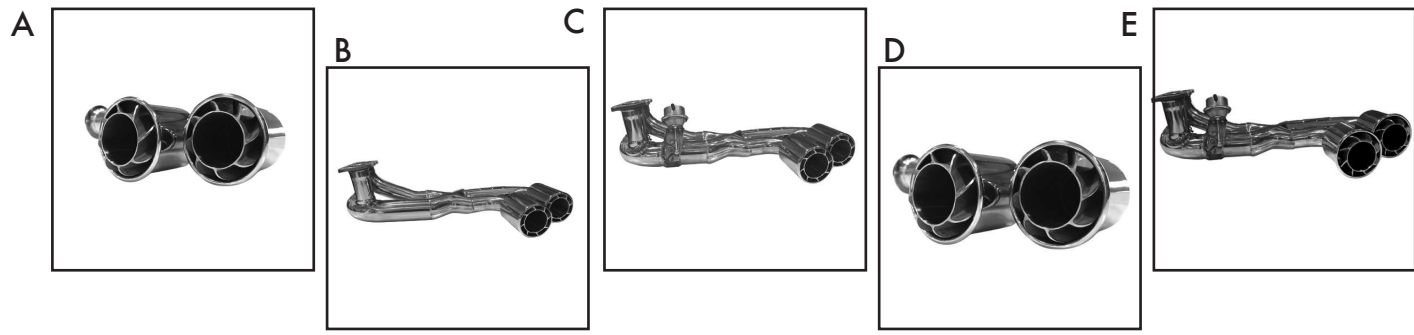

## KEY TO SYMBOLS

P = Hand-Polished  
+B = End Tip Lip Option

Muffler Chamber GTC

FERRARI F430

TUBI STYLE • SPORT SYSTEMS FERRARI F430

System Description	Options	Part No.	Kg	Lbs	Material	Tips	Finishing	Coupe	Spider	Pic
Muffler GTC	+ Propella Race Tips + Bordino	TSFE430G06.320.A	15	33	Stainless Steel	4 x Ø 89 mm +B	P	●	●	A
Propella Tip Set		TSFE430C05.763.A	7,6	16.8	Stainless Steel	4 x Ø 89 mm	P	●	●	B
	+ Valve	TSFE430C05.023.A	9,6	21.2	Stainless Steel	4 x Ø 89 mm	P	●	●	C
Propella Race Tip Set		TSFE430C05.763.AB	7,6	16.8	Stainless Steel	4 x Ø 89 mm +B	P	●	●	D
	+ Valve	TSFE430C05.023.AB	9,6	21.2	Stainless Steel	4 x Ø 89 mm +B	P	●	●	E