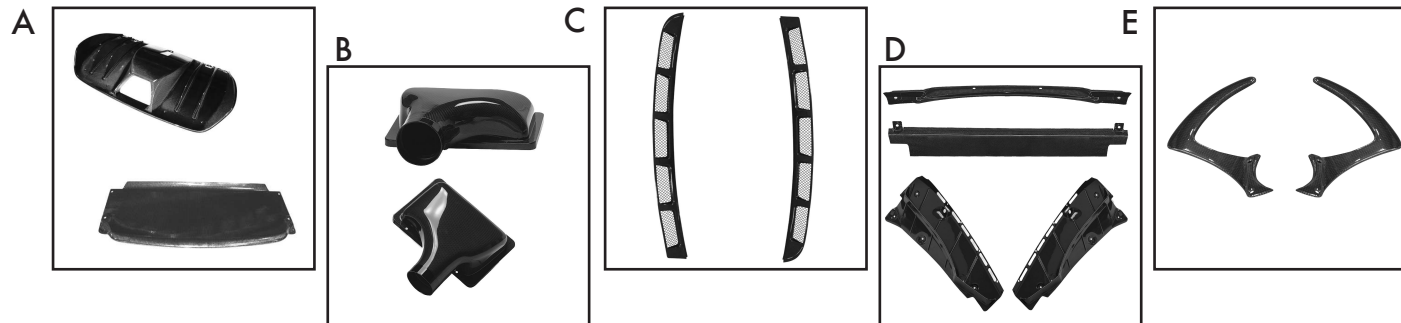

TUBI STYLE/ F430/ Carbon Fiber Accessories

FERRARI F430

TUBI STYLE • CARBON FIBER FERRARI F430

Description	Part No.	Pieces	Coupe	Spider	Pic
AERODYNAMIC KIT: Complete Rear Diffuser* Rear Spoiler	TSFE430C05.814.C	7	●	●	A
AIR BOX KIT	TSFE430C05.434.C	2	●	●	B
REAR WINDOW SIDE VENTS SET	TSFE430C05.154.C	2	●	●	C
ENGINE SET	TSFE430C05.394.C	6	●	●	D
SHIFT PADDLE SET	01239911727	2	●	●	E

* Complete Rear Diffuser (TSFE430C05.604.C) includes Rear Diffuser (TSFE430C05.600.C) + Fins Set (TSFE430C05.794.C)