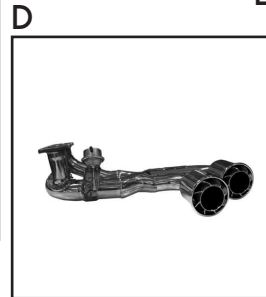

## KEY TO SYMBOLS

P = Hand-Polished  
+B = End Tip Lip Option

Muffler Chamber Coupé

FERRARI F430

TUBI STYLE • SPORT SYSTEMS FERRARI F430

System Description	Options	Part No.	Kg	Lbs	Material	Tips	Finishing	Coupé	Spider	Pic
Muffler Coupé	+ Propella Tips	TSFE430C05.321.A	16	35.3	Stainless Steel	4 x Ø 89 mm	P	●		A
	+ Propella Tips + Valve	TSFE430C05.320.A	18	39.7	Stainless Steel	4 x Ø 89 mm	P	●		B
	+ Propella Race Tips	TSFE430C05.321.AB	16	35.3	Stainless Steel	4 x Ø 89 mm + B	P	●		C
	+ Propella Race Tips + Valve	TSFE430C05.320.AB	18	39.7	Stainless Steel	4 x Ø 89 mm + B	P	●		D
	+ Classic Tips	TSFE430C05.323.A	16	35.3	Stainless Steel	4 x Ø 80 mm	P	●		E
	+ Classic Tips + Valve	TSFE430C05.322.A	18	39.7	Stainless Steel	4 x Ø 80 mm	P	●		F

## KEY TO SYMBOLS

P = Hand-Polished  
 +B = End Tip Lip Option

Muffler Chamber Spider

FERRARI F430

TUBI STYLE • SPORT SYSTEMS FERRARI F430

System Description	Options	Part No.	Kg	Lbs	Material	Tips	Finishing	Coupe	Spider	Pic
Muffler Spider	+ Propella Tips	TSFE430S05.321.A	16	35.3	Stainless Steel	4 x Ø 89 mm	P		●	A
	+ Propella Tips + Valve	TSFE430S05.320.A	18	39.7	Stainless Steel	4 x Ø 89 mm	P		●	B
	+ Propella Race Tips	TSFE430S05.321.AB	16	35.3	Stainless Steel	4 x Ø 89 mm + B	P		●	C
	+ Propella Race Tips + Valve	TSFE430S05.320.AB	18	39.7	Stainless Steel	4 x Ø 89 mm + B	P		●	D
	+ Classic Tips	TSFE430S05.323.A	16	35.3	Stainless Steel	4 x Ø 80 mm	P		●	E
	+ Classic Tips + Valve	TSFE430S05.322.A	18	39.7	Stainless Steel	4 x Ø 80 mm	P		●	F