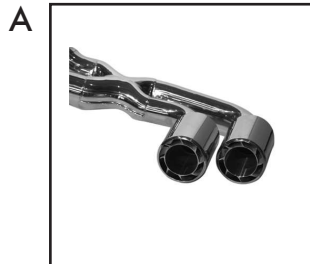

## KEY TO SYMBOLS

P = Hand-Polished  
+B = End Tip Lip Option

Muffler Chamber Coupé

FERRARI F430

TUBI STYLE • SPORT SYSTEMS FERRARI F430

System Description	Options	Part No.	Kg	Lbs	Material	Tips	Finishing	Coupé	Spider	Pic
Muffler Coupé	+ Propella Tips	TSFE430C05.321.A	16	35.3	Stainless Steel	4 x Ø 89 mm	P	●		A
	+ Propella Tips + Valve	TSFE430C05.320.A	18	39.7	Stainless Steel	4 x Ø 89 mm	P	●		B
	+ Propella Race Tips	TSFE430C05.321.AB	16	35.3	Stainless Steel	4 x Ø 89 mm + B	P	●		C
	+ Propella Race Tips + Valve	TSFE430C05.320.AB	18	39.7	Stainless Steel	4 x Ø 89 mm + B	P	●		D
	+ Classic Tips	TSFE430C05.323.A	16	35.3	Stainless Steel	4 x Ø 80 mm	P	●		E
	+ Classic Tips + Valve	TSFE430C05.322.A	18	39.7	Stainless Steel	4 x Ø 80 mm	P	●		F