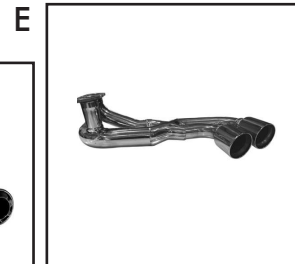

## KEY TO SYMBOLS

P = Hand-Polished  
+B = End Tip Lip Option

Muffler Chamber Coupé

FERRARI F430

TUBI STYLE • SPORT SYSTEMS FERRARI F430

System Description	Options	Part No.	Kg	Lbs	Material	Tips	Finishing	Coupé	Spider	Pic
Muffler Coupé	+ Propella Tips	TSFE430C05.321.A	16	35.3	Stainless Steel	4 x Ø 89 mm	P	●		A
	+ Propella Tips + Valve	TSFE430C05.320.A	18	39.7	Stainless Steel	4 x Ø 89 mm	P	●		B
	+ Propella Race Tips	TSFE430C05.321.AB	16	35.3	Stainless Steel	4 x Ø 89 mm + B	P	●		C
	+ Propella Race Tips + Valve	TSFE430C05.320.AB	18	39.7	Stainless Steel	4 x Ø 89 mm + B	P	●		D
	+ Classic Tips	TSFE430C05.323.A	16	35.3	Stainless Steel	4 x Ø 80 mm	P	●		E
	+ Classic Tips + Valve	TSFE430C05.322.A	18	39.7	Stainless Steel	4 x Ø 80 mm	P	●		F