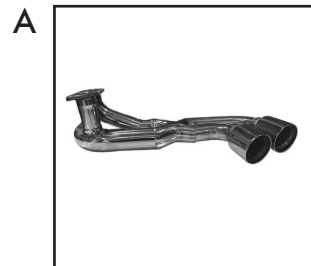

## KEY TO SYMBOLS

P = Hand-Polished  
 +B = End Tip Lip Option

Sport Extensions

FERRARI F430

System Description	Options	Part No.	Kg	Lbs	Material	Tips	Finishing	Coupe	Spider	Pic
Classic Tip Set		TSFE430C05.783.A	9,6	21.2	Stainless Steel	4 x Ø 80 mm	P	●	●	A
	+ Valve	TSFE430C05.773.A	7,6	16.8	Stainless Steel	4 x Ø 80 mm	P	●	●	B
Sport Extension Set		TSFE430C05.013.A	3	6.6	Stainless Steel	-	P	●	●	C