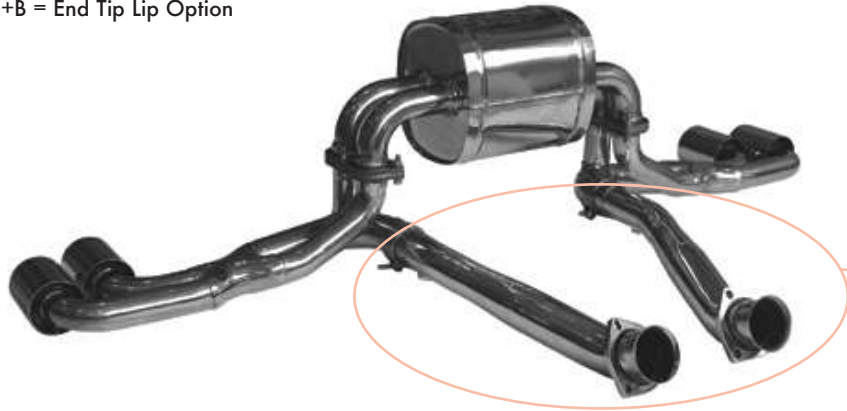

TUBI STYLE/ F430/ Sport Systems

KEY TO SYMBOLS

P = Hand-Polished
+B = End Tip Lip Option